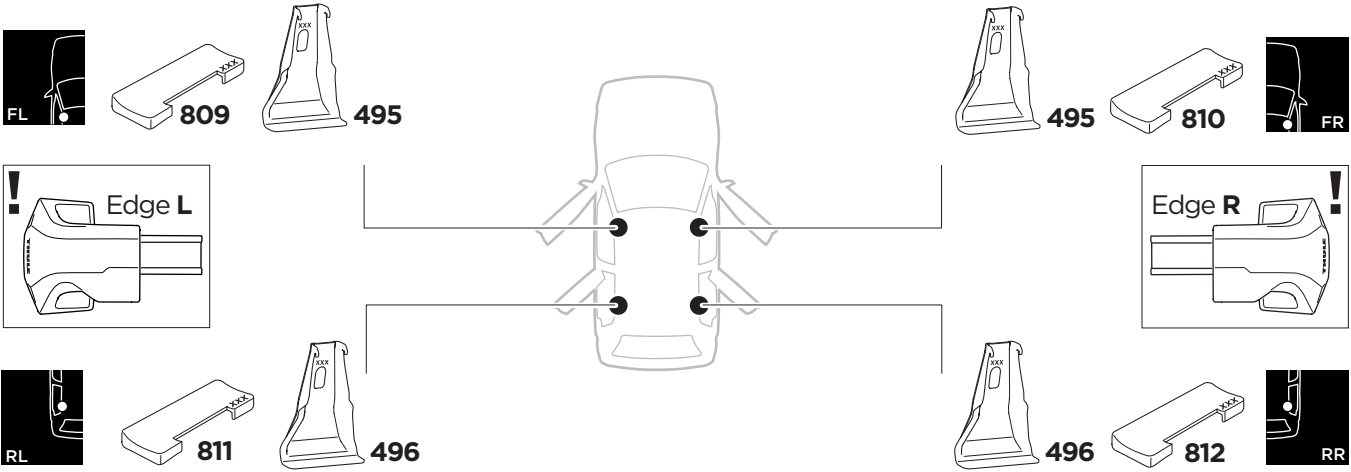

# 1

## Kit 145287

HYUNDAI i20, 5-dr Hatchback, 20-

ISO 11154-E

THULE WingBar Evo	THULE WingBar Edge	THULE WingBar	THULE SquareBar Evo	<b>Evo X (scale)</b>	<b>Edge X (scale)</b>
<b>HYUNDAI i20, 5-dr Hatchback, 20-</b>				<b>35,5</b>	<b>H</b>
THULE ProBar Evo	THULE SlideBar Evo				<b>X (mm/inch)</b>
<b>HYUNDAI i20, 5-dr Hatchback, 20-</b>				<b>1006 mm / 29 5/8"</b>	

THULE WingBar Evo	THULE WingBar Edge	THULE WingBar	THULE SquareBar Evo	<b>Evo Y (scale)</b>	<b>Edge Y (scale)</b>
<b>HYUNDAI i20, 5-dr Hatchback, 20-</b>				<b>33,5</b>	<b>L</b>
THULE ProBar Evo	THULE SlideBar Evo				<b>Y (mm/inch)</b>
<b>HYUNDAI i20, 5-dr Hatchback, 20-</b>				<b>986 mm / 38 7/8"</b>	

	<b>W (mm/inch)</b>	<b>Z (mm/inch)</b>
<b>HYUNDAI i20, 5-dr Hatchback, 20-</b>	<b>700 mm / 27 1/2"</b>	<b>240 mm / 9 1/2"</b>