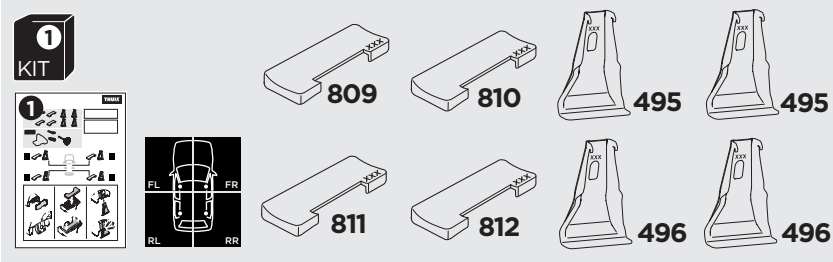

## Kit 145287

HYUNDAI i20, 5-dr Hatchback, 20-

ISO 11154-E

THULE WingBar Evo	THULE WingBar Edge	THULE WingBar	THULE SquareBar Evo	<b>Evo X (scale)</b>	<b>Edge X (scale)</b>
<b>HYUNDAI i20, 5-dr Hatchback, 20-</b>				<b>35,5</b>	<b>H</b>
THULE ProBar Evo	THULE SlideBar Evo				<b>X (mm/inch)</b>
<b>HYUNDAI i20, 5-dr Hatchback, 20-</b>				<b>1006 mm / 29 5/8"</b>	

THULE WingBar Evo	THULE WingBar Edge	THULE WingBar	THULE SquareBar Evo	<b>Evo Y (scale)</b>	<b>Edge Y (scale)</b>
<b>HYUNDAI i20, 5-dr Hatchback, 20-</b>				<b>33,5</b>	<b>L</b>
THULE ProBar Evo	THULE SlideBar Evo				<b>Y (mm/inch)</b>
<b>HYUNDAI i20, 5-dr Hatchback, 20-</b>				<b>986 mm / 38 7/8"</b>	

	<b>W (mm/inch)</b>	<b>Z (mm/inch)</b>
<b>HYUNDAI i20, 5-dr Hatchback, 20-</b>	<b>700 mm / 27 1/2"</b>	<b>240 mm / 9 1/2"</b>